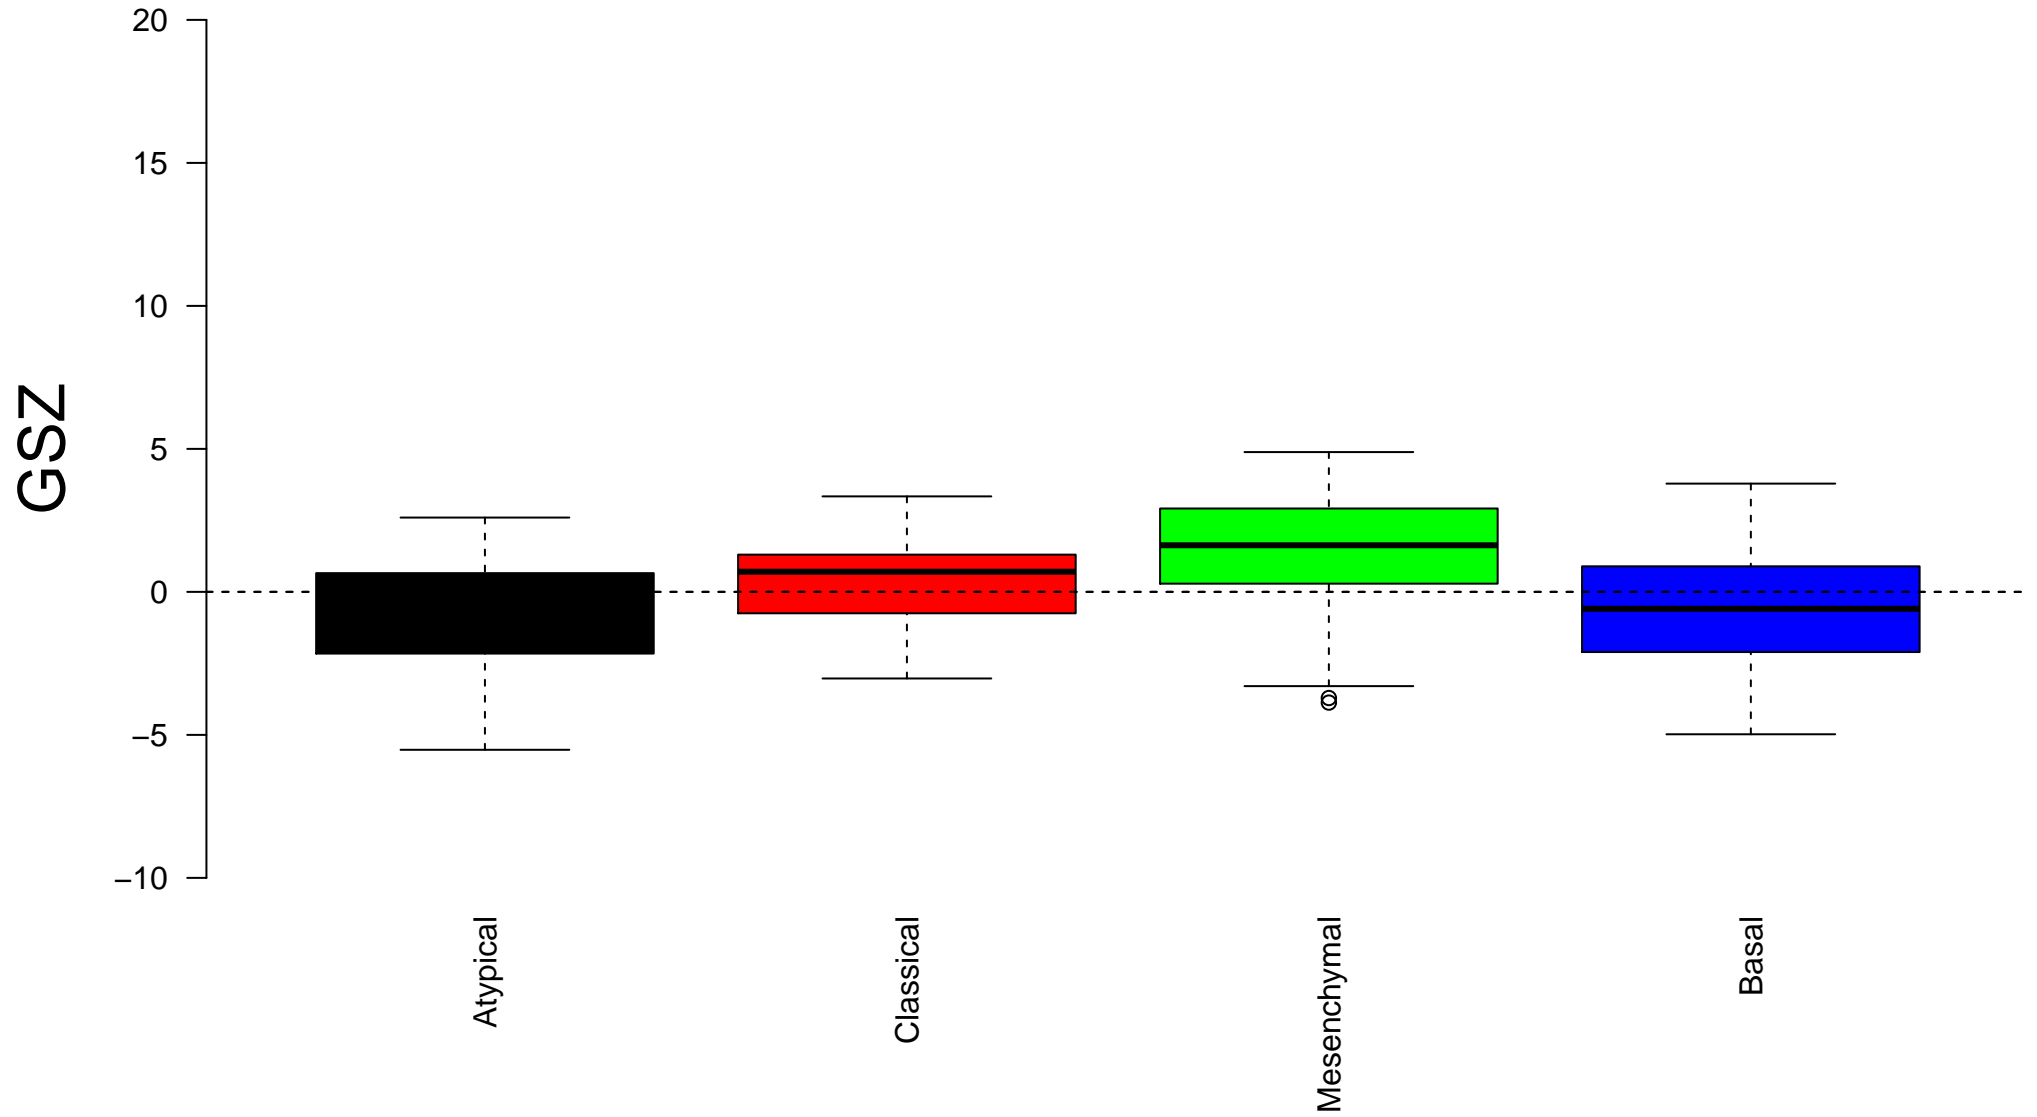

LOPEZ_MESOTELIOMA_SURVIVAL_TIME_UP

LOPEZ_MESOTELIOMA_SURVIVAL_TIME_UP

Enrichment in spots: LOPEZ_MESOTELIOMA_SURVIVAL_TIME_UP

Expression of LOPEZ_MESOTELIOMA_SURVIVAL_TIME_UP in Spot A

Expression of LOPEZ_MESOTELIOMA_SURVIVAL_TIME_UP in Spot B

Expression of LOPEZ_MESOTELIOMA_SURVIVAL_TIME_UP in Spot C

Expression of LOPEZ_MESOTELIOMA_SURVIVAL_TIME_UP in Spot D

Expression of LOPEZ_MESOTELIOMA_SURVIVAL_TIME_UP in Spot E

Expression of LOPEZ_MESOTELIOMA_SURVIVAL_TIME_UP in Spot F

Expression of LOPEZ_MESOTELIOMA_SURVIVAL_TIME_UP in Spot G

Expression of LOPEZ_MESOTELIOMA_SURVIVAL_TIME_UP in Spot H

Expression of LOPEZ_MESOTELIOMA_SURVIVAL_TIME_UP in Spot I

Expression of LOPEZ_MESOTELIOMA_SURVIVAL_TIME_UP in Spot J

Expression of LOPEZ_MESOTELIOMA_SURVIVAL_TIME_UP in Spot K

Expression of LOPEZ_MESOTELIOMA_SURVIVAL_TIME_UP in Spot L

Expression of LOPEZ_MESOTELIOMA_SURVIVAL_TIME_UP in Spot M

Expression of LOPEZ_MESOTELIOMA_SURVIVAL_TIME_UP in Spot N